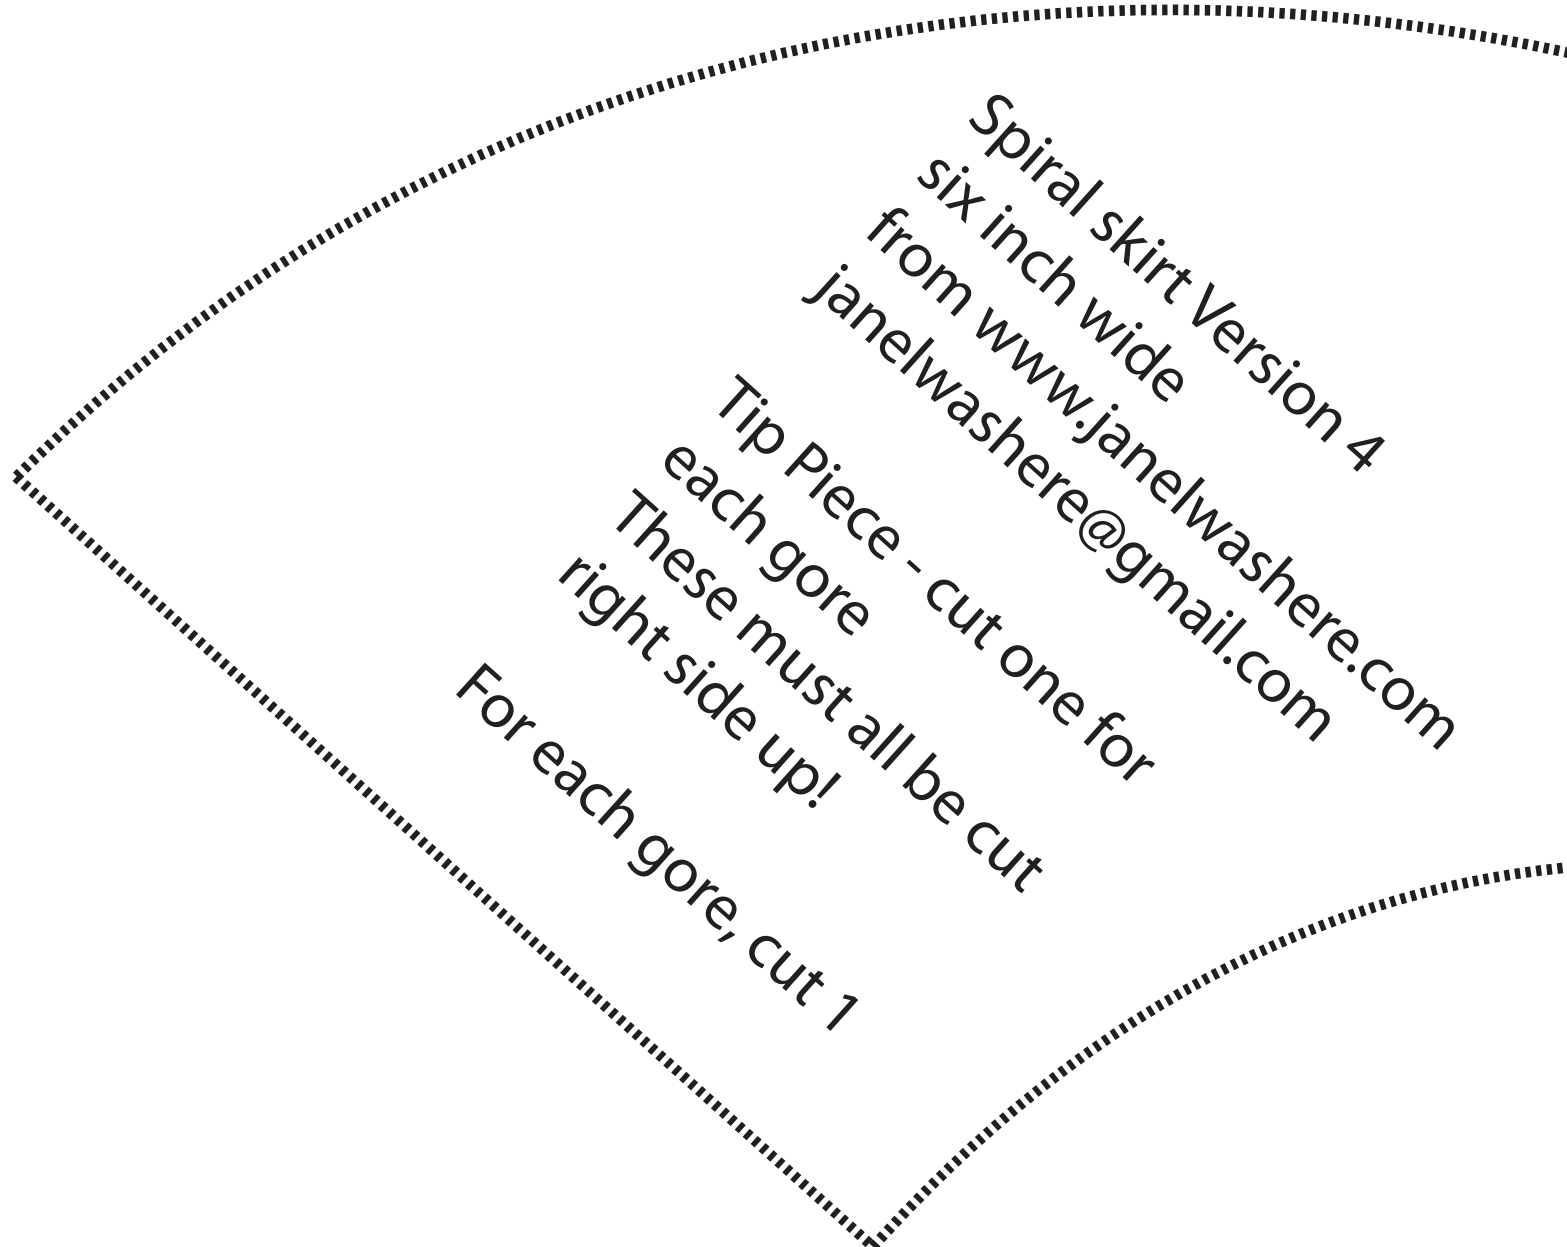

Be sure pdf prints at
100% with no scaling

Spiral skirt Version 4
six inch wide
from www.janelwashere.com
janelwashere@gmail.com

Tip Piece - cut one for
each gore
These must all be cut
right side up!
For each gore, cut 1

Spiral skirt Version 4
six inch wide
from www.janelwashere.com
janelwashere@gmail.com

Gore Section Piece - cut 2 or up to 5
sections for each gore