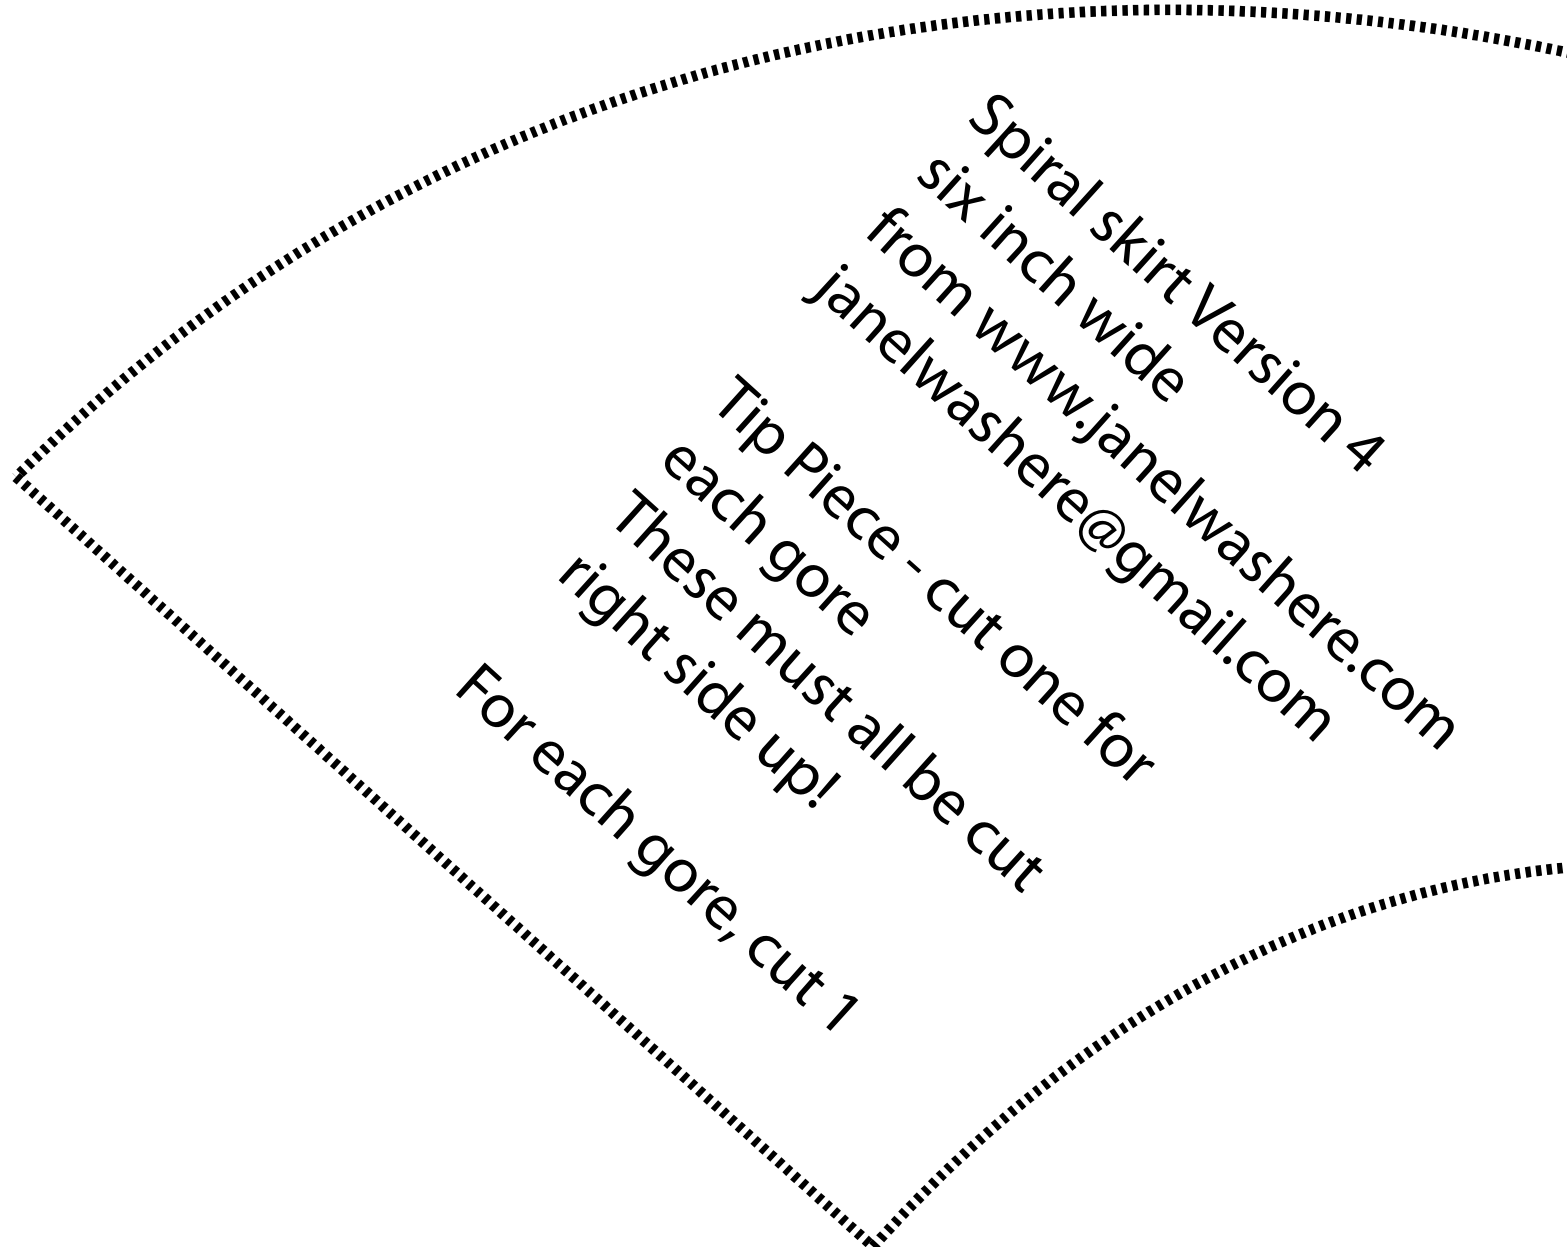

Be sure pdf prints at
100% with no scaling

Spiral skirt Version 4
six inch wide
from www.janelwashere.com
janelwashere@gmail.com

Tip Piece - cut one for
each gore
These must all be cut
right side up!
For each gore, cut 1

Spiral skirt Version 4
six inch wide
from www.janelwashere.com
janelwashere@gmail.com

Gore Section Piece - cut 2 or up to 5
sections for each gore